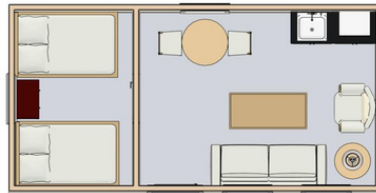

EASY TO ASSEMBLE

No tools, hardware, or construction experience needed to assemble a home

RECONFIGURABLE

All panels are modular and the homes can be transformed into different configurations

ADAPTABLE

Swap panels, reconfigure space, expand, modify, and adapt to changing needs

DURABLE

The homes are weatherproof, mold, rot, mildew, bug, water, and fire-resistant

LIGHTWEIGHT

Easily transport, pick up the modular panels, and click them in place

PLUG AND PLAY

Each home is pre-wired for electrical and can be plugged in as soon as assembled

ADAPTABLE * REUSABLE
DURABLE * SIMPLISTIC

www.clickitbuilders.com

(303) 997-1557