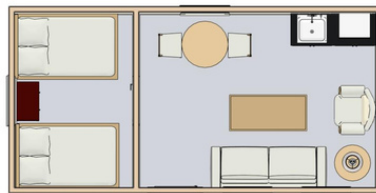

EASY TO ASSEMBLE

No tools, hardware, or construction experience needed to assemble a home

RECONFIGURABLE

All panels are modular and the homes can be transformed into different configurations

AFFORDABLE

Designed for performance with the highest-quality, affordable materials

DURABLE

The homes are weatherproof, mold, rot, mildew, bug, water, and fire-resistant

LIGHTWEIGHT

Flat-packed and easy to transport, pick up the modular panels, and click them in place

PLUG AND PLAY

Each home is pre-wired for electrical and can be plugged in as soon as assembled

**ADAPTABLE * REUSABLE
DURABLE * SIMPLISTIC**

www.clickitbuilders.com

(303) 997-1557